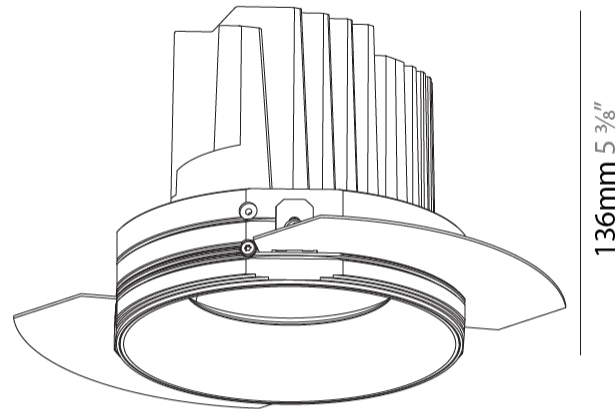

ELECTRICAL

Lamp Type: LED (Zhaga Standard)
Input Wattage (W): 13.2 / 16.5
Total Output Wattage (W): 12.1 / 14.7
Dimming: Tri-Mode (Non-Dimming and Phase Dimming (120Vac only) and 0-10V Dimming)
Driver Included: No
Driver Location: Recessed Housing
Driver Type: Constant Current - Universal
Driver Class: Class 2
Housing: See components
Input Voltage (V): 120 - 277
Constant Current (MA): 350

LED

Number of LEDs: 1
Color Temperature (°K): 2700 / 3000 / 3500 / 4000
Max. Delivered Lumen (lm): 870 / 970 / 1038 / 1060
Nominal Lumen (lm): 960 / 1070 / 1156 / 1180
CRI: >90 CRI
Efficiency (%): 90.5
Lamp Life (hrs): 50000
Upon Request: RGB-W Tunable White Special Color Temperature Special LED

OPTICAL

Reflector°: 10
Adjustability: Rotational 355°; Tilt 10°
Upon Request: Special Beam Angles

RATINGS AND CERTIFICATIONS

Zaneen Group Inc. © 2024, T 1800-388-3382, F 416-247-9319, www.zaneen.com
Certified By: Certified for North American Standards
Available for International specifications by adding "INT" at the end of the existing Model #. For assistance on 'custom' specifications, contact zteam@zaneen.com.
IP Rating: IP20
If a conflict occurs to supply the best product, we reserve the right to change specifications or materials without notice. The most recent specification sheets are found at zaneen.com