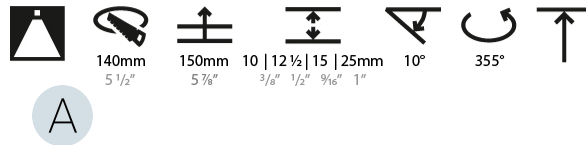

Ø 136mm 5 3/8"