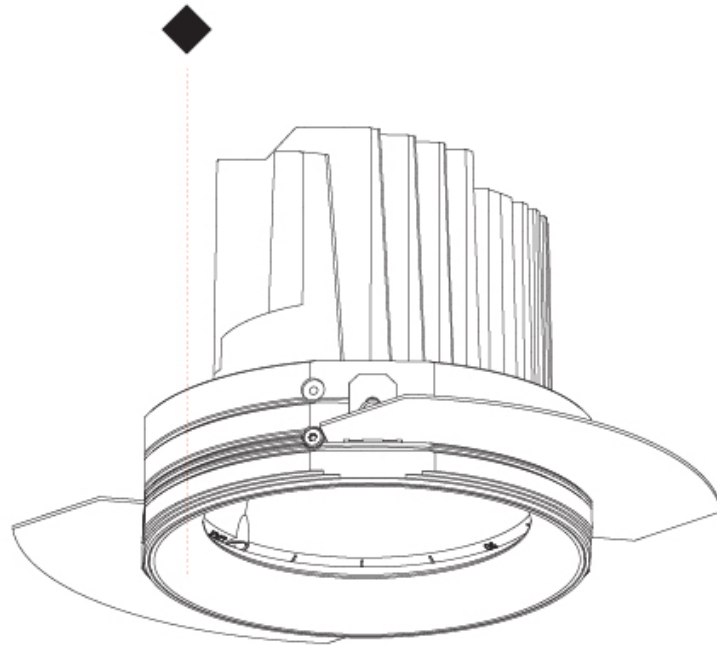

BIONIQ ROUND SEMI ADJUSTABLE TRIMLESS

A35209-

PROJECT

TYPE

SPECIFIER

QUANTITY

DATE

A