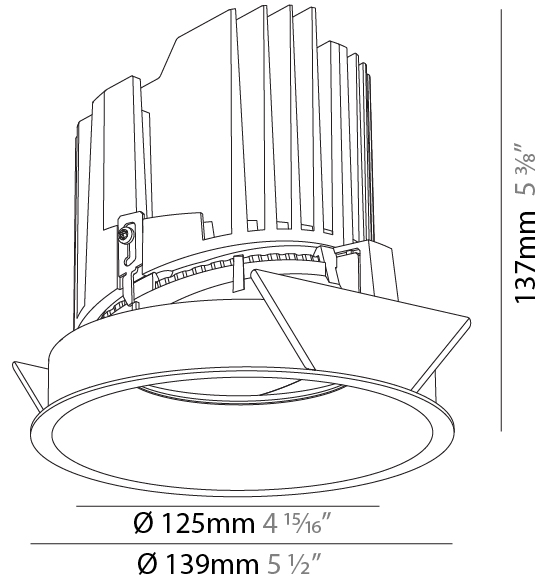

GENERAL

Series: Bioniq
 Subseries: Bioniq Round Semi Adjustable
 Brand: Prolicht
 Division: Architectural
 Mounting Type: Recessed
 Mounting Location: Ceiling
 Subcategory: Downlight

PHYSICAL

Shape: Round
 Diameter (mm): 139
 Diameter (in): 5 1/2
 Height (mm): 137
 Height (in): 5 3/8
 Ceiling Thickness (mm): 10 / 12.5 / 15
 Ceiling Thickness (in): 3/8 or 1/2 or 9/16
 Min. Recessing Depth (mm): 150
 Min. Recessing Depth (in): 5 7/8
 Light Distribution: Adjustable / Downlight
 Weight (kg): 0.814
 Weight (lbs): 1.79
 Fixture Finish: SSR / BKV / CWI / CRY / HAB / UFT / ITA / RUA / FTG / MYG / LOD / PUS / FRO / FUP / KIA / POP / BLS / SPG / MEY / GOH / GUM / CHC / COM / ABZ / JAG / OBR / MOS / ROR
 Fixture Material: Aluminum Die Cast
 Cut-out Measurements: 130mm / 5 1/8"

LED

Number of LEDs: 1
 Color Temperature (°K): 2700 / 3000 / 3500 / 4000
 Max. Delivered Lumen (lm): 870 / 970 / 1039 / 1060
 Nominal Lumen (lm): 960 / 1070 / 1156 / 1180
 CRI: >90 CRI
 Efficiency (%): 90.5
 Lamp Life (hrs): 50000

OPTICAL

Reflector°: 10
 Adjustability: Rotational 355°; Tilt 10°

RATINGS AND CERTIFICATIONS

Certified By: Certified for North American Standards
 IP rating: IP20

BIONIQ ROUND SEMI ADJUSTABLE RECESSED

A35299-